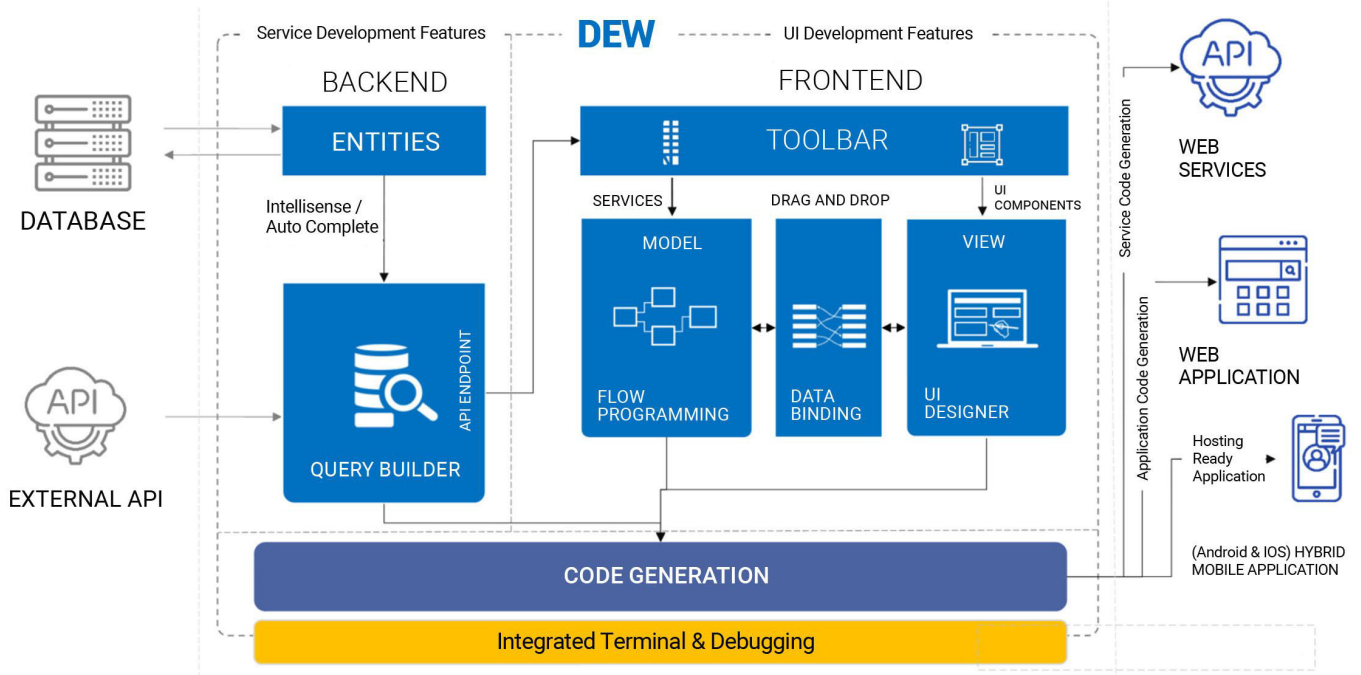

DEW, Developer Efficiency Workbench, is an innovative **'software development framework'**

Creates complex business software applications - **with virtually NO CODING**

Cuts software development Time & Cost by 50-60%

Techrev is proud to introduce **DEW**, our hottest cutting-edge creation - **designed BY developers FOR developers**

DEW ENABLES YOU TO **SAVE 50% ON COST AND TIME**

KEY FEATURES

- Quickly **Convert Business-ideas** into **working cross-platform-applications**.
- This tool incorporates an extremely efficient **intuitive method** of software development.
- It uses 'Drag & Drop' technology with 'Connectors' and uses 'Visio-like canvas' to intuitively do programming /coding
- **DEW's Artificial Intelligence in the Cloud** converts **programmer's actions** and resultant flow-diagrams and **graphical representation into software-code**.
- DEW's **embedded Cross-platform development feature**, enables development of – Web and Mobile (Both iOS & Android), Applications /Apps.
- Software development is independent of databases.
- Output is BOTH Application(s) & Entire-**Programming-Code (Automatically generated)**
- Senior programmers don't have to learn new language & framework features to generate business applications
- Focus on providing efficient applications – NOT coding

CODE GENERATION PROCESS

The process that makes DEW faster, a true RAD and IDE

* 2 PATENTS Pending

Low Code / No Code Solution

Single Tool for building Services, UI and Business Logic

Deliver with half the number of resources